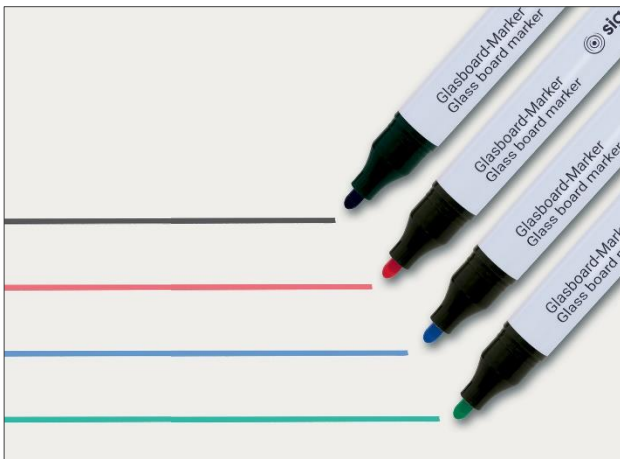

// PRODUCT INFORMATION

Product name Glass Board Marker

Product description

The glass board markers with the medium round nib (line width of 2-3 mm) are perfect for writing on white magnetic glass boards. The markers are also suitable for whiteboards and flipcharts and allow fast, colour intensive writing without pumping. The non-permanent, fast-drying ink has good coverage and is easy to wipe off with a dry cloth without leaving any residue. The Cap-Off-Ink offers up to 3 days protection from drying out even with the cap off.

Instructions for use Store horizontally
Replace the lid immediately after use.

Composition Alcohol-based ink. contains solvent, colouring and additives.

Contents 5.2 g

Safety guidelines There is no health risk if the marker is used properly and for its intended purpose.